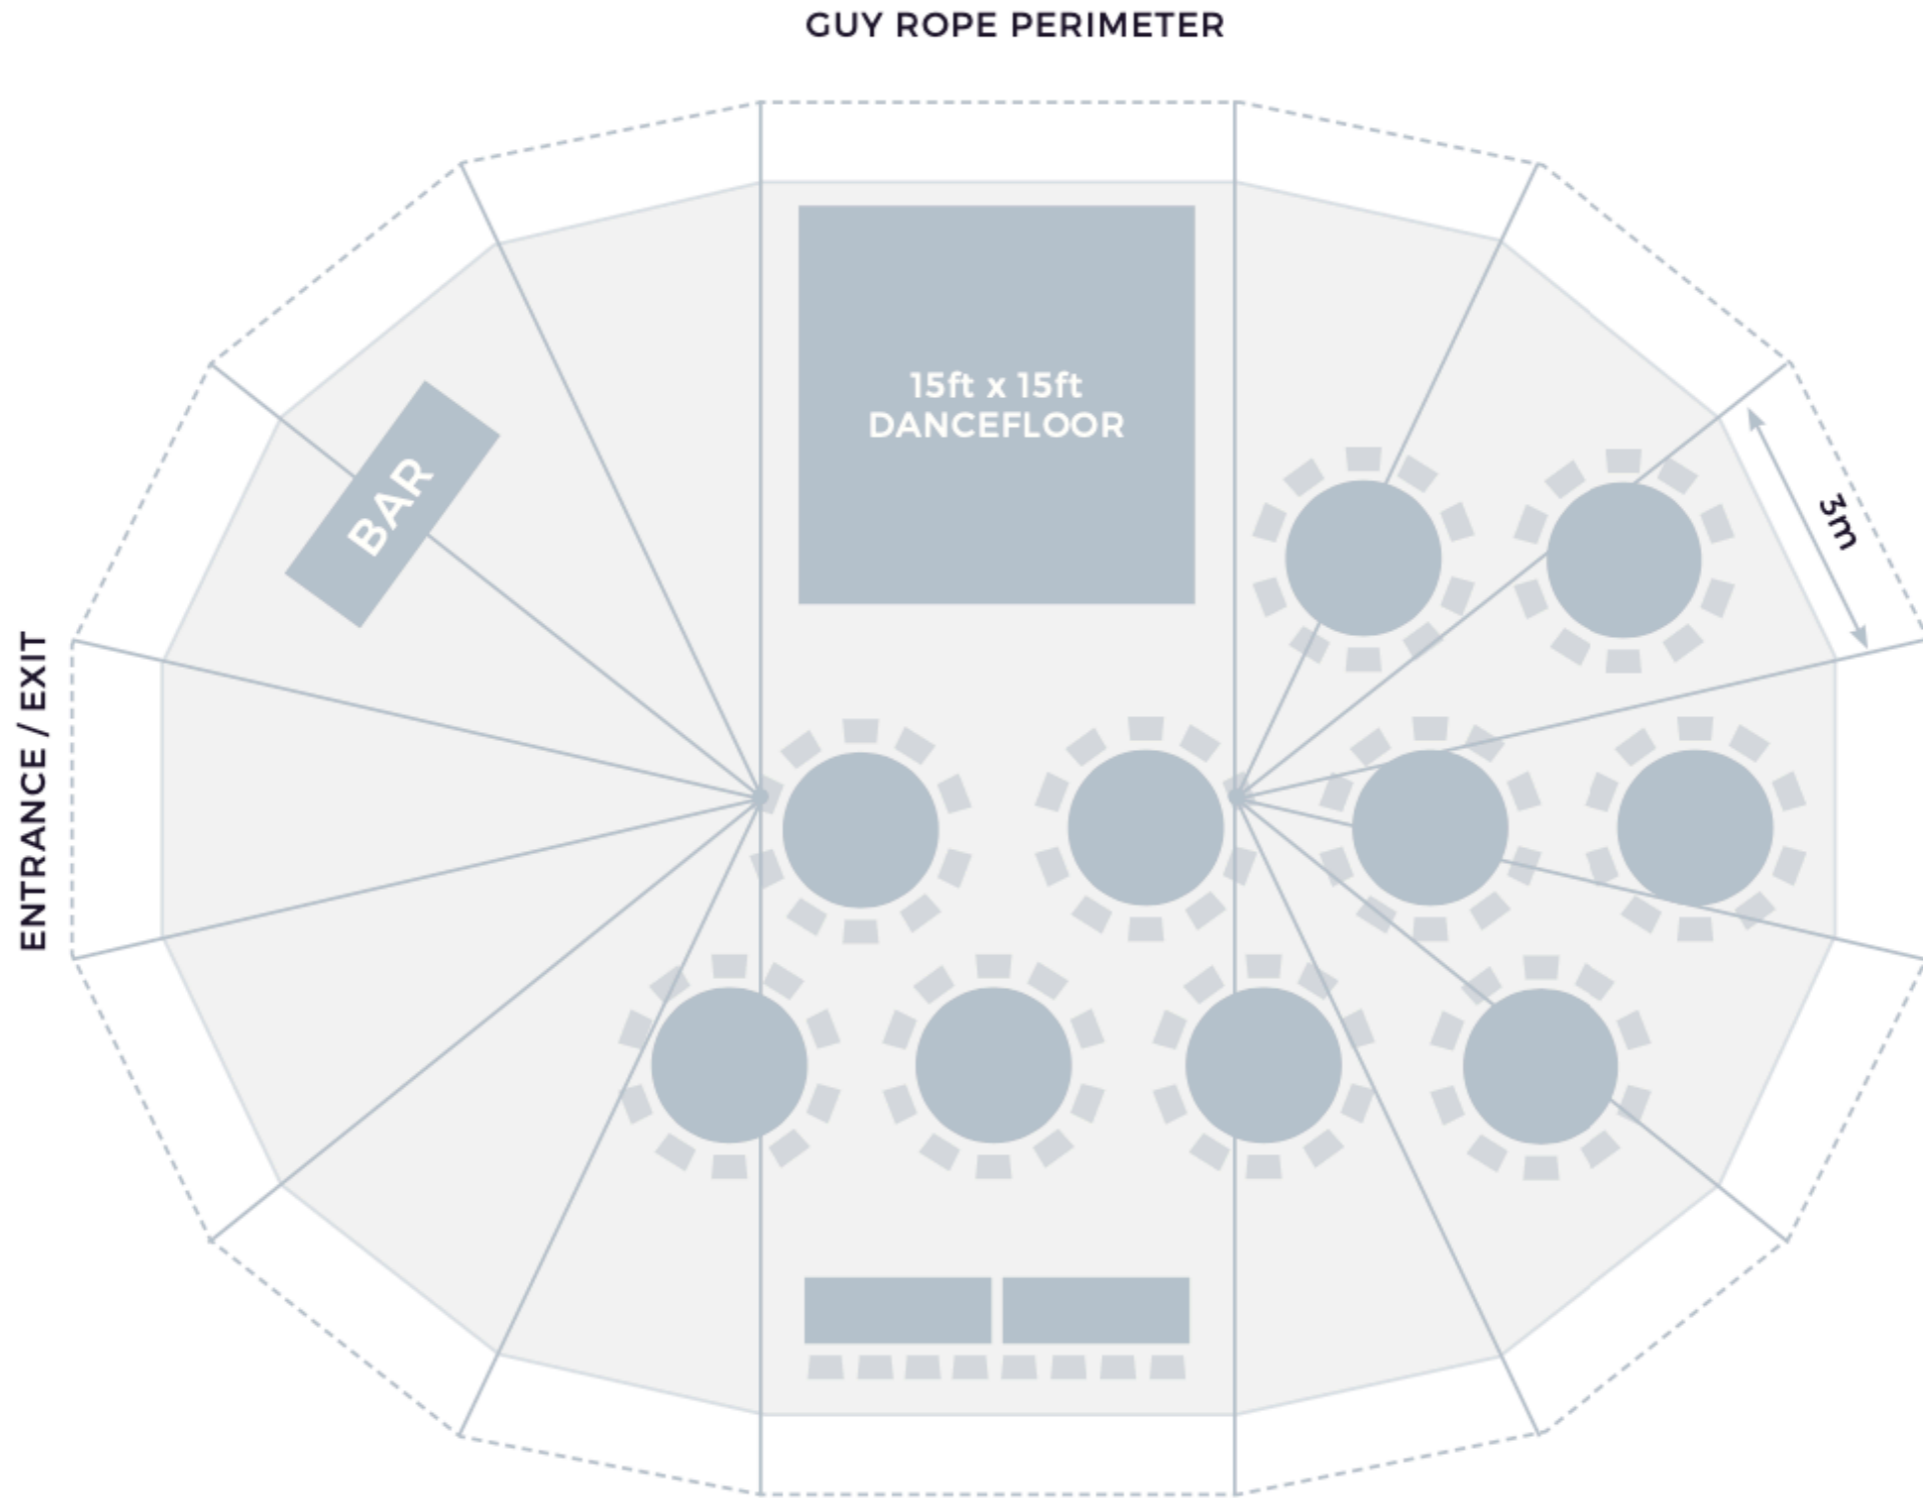

GUY ROPE PERIMETER

10m Circle

£1600+VAT

14m x 14m total footprint, max. 60 guests

Example Layout Shown

10m x 15m

£2200+VAT

14m x 19m total footprint, max. 80 guests

Example Layout Shown

GUY ROPE PERIMETER

10m x 21m

£2800+VAT

14m x 23m total footprint, max. 120 guests

Example Layout Shown

14m x 19m

£3000+VAT

18m x 23m total footprint, max. 160 guests

Example Layout Shown

GUY ROPE PERIMETER

14m x 26m

£3500+VAT

18m x 30m total footprint, max. 220 guests

Example Layout Shown

Haventide ['heɪ.vən/taɪd]