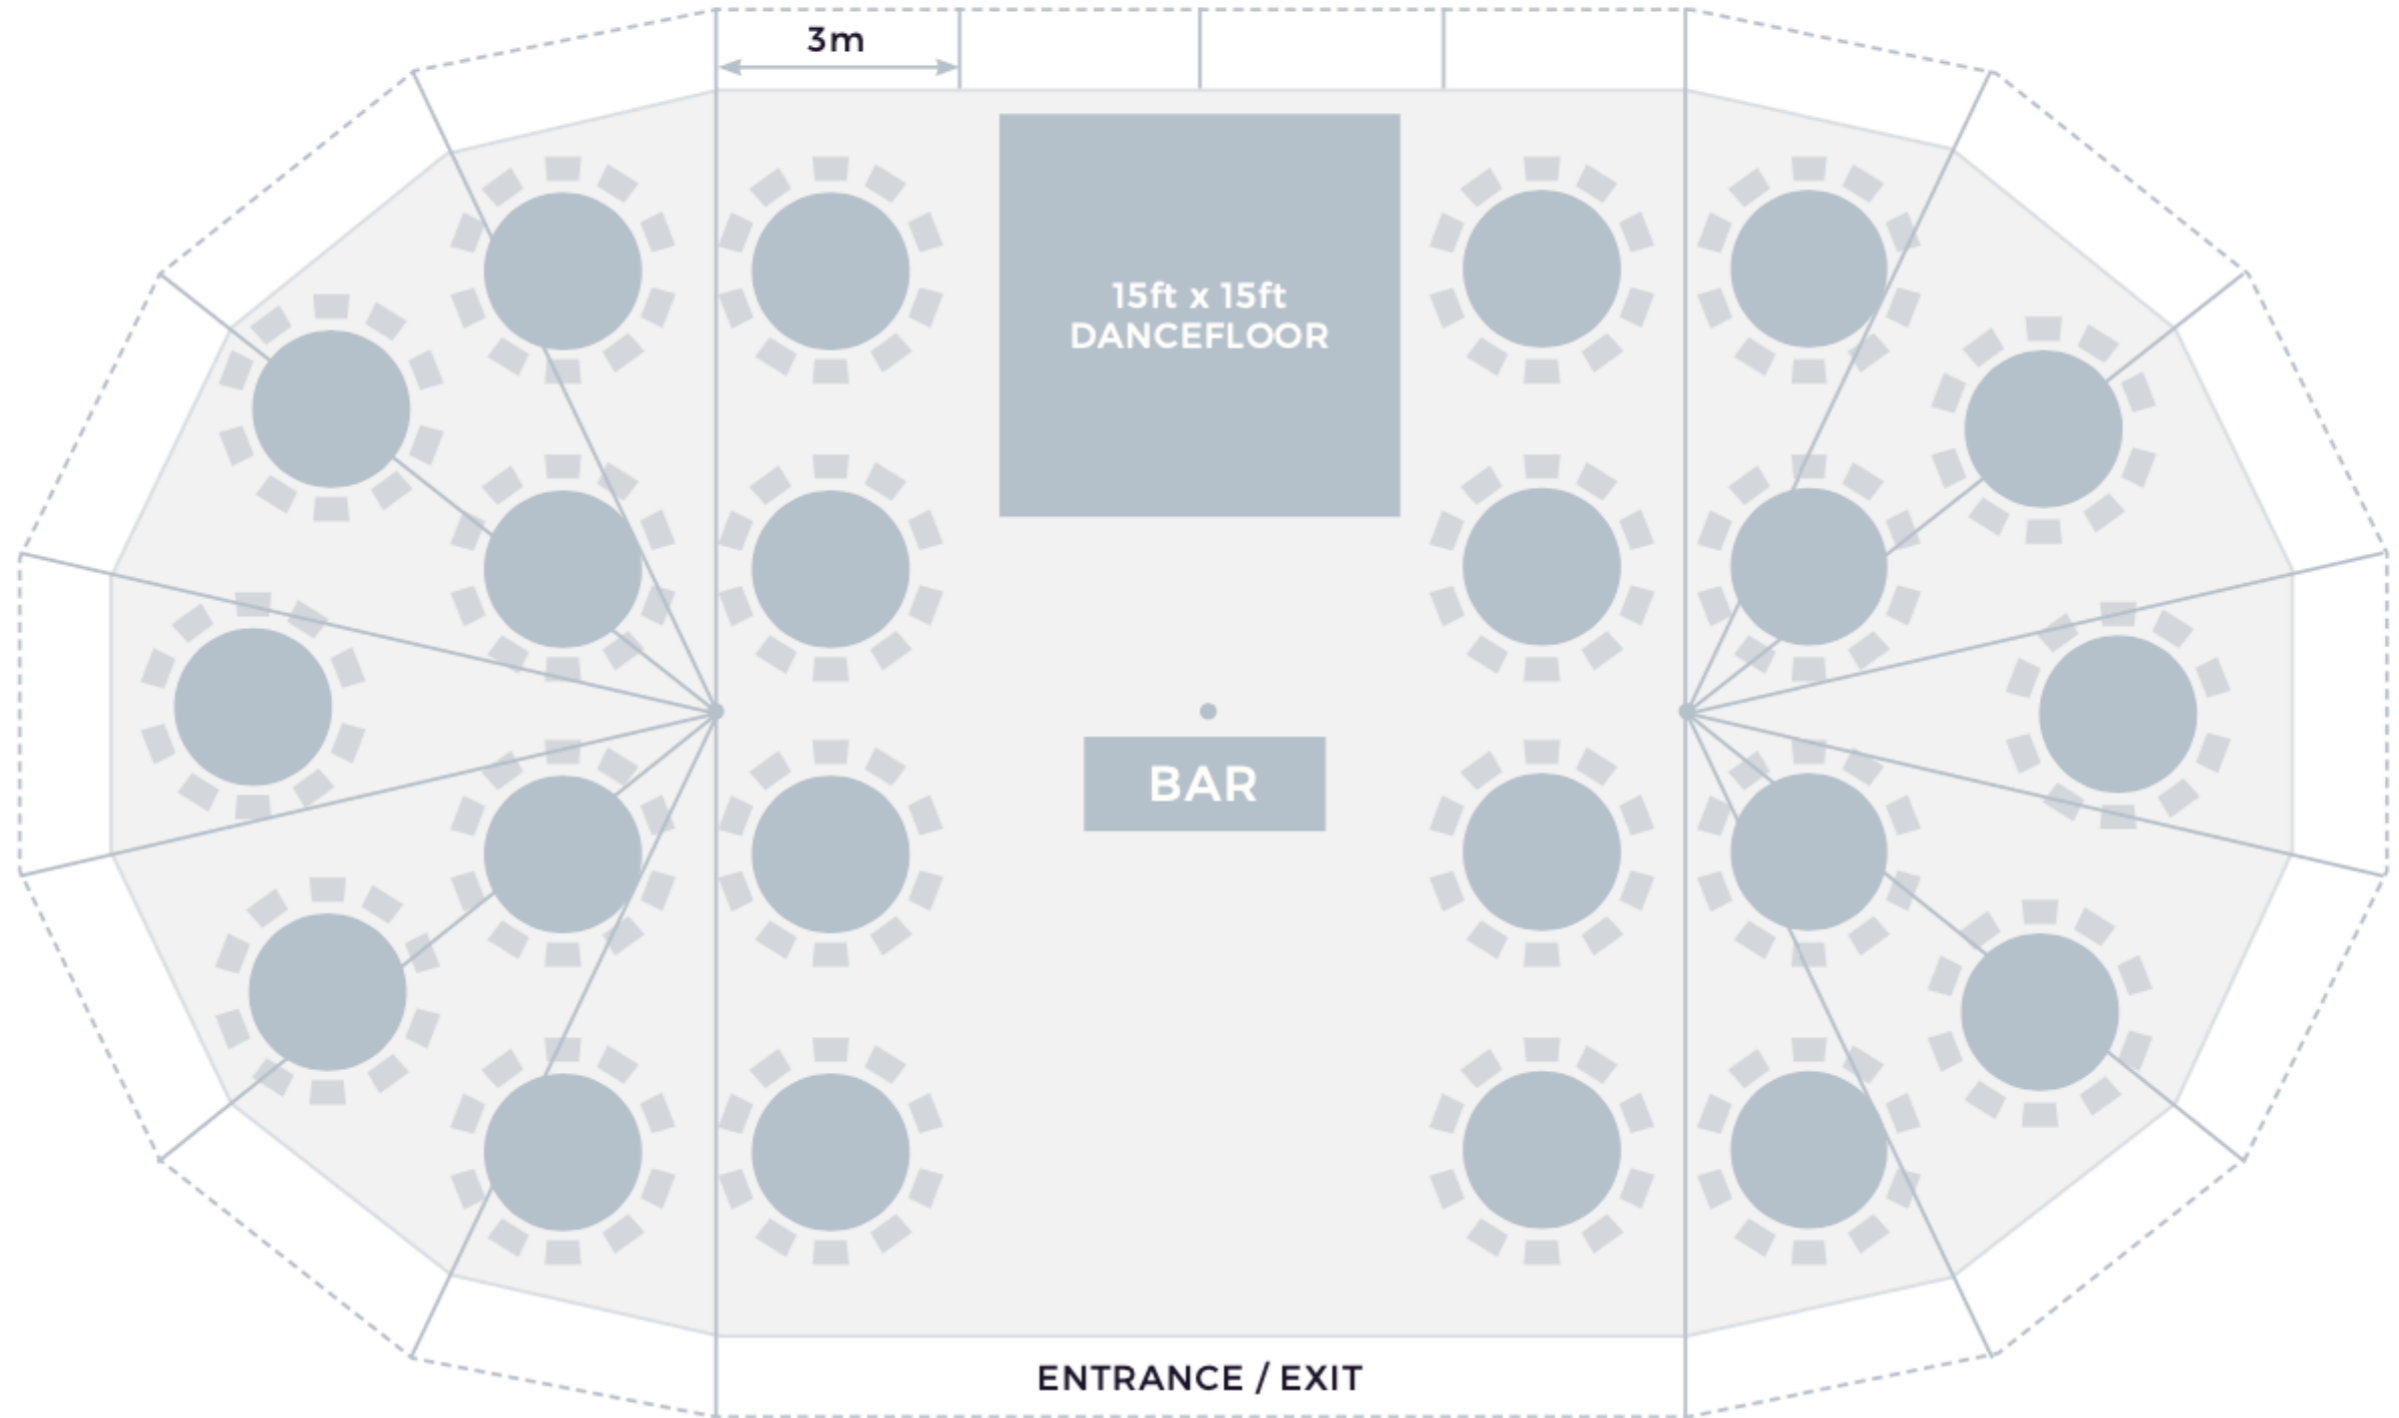

Accessories

- 15' x 15' Oak Effect Dance Floor **£350**
- 3m Straight Wooden Bar **£300**

Total: £4,188 +VAT

Grand

160 Guests

Build

- 14m x 26m Sailcloth Tent **£3500**
- 14m x 26m Dandy Dura Matting **£750**
- 20m Entrance Walkway Matting **£52**

GUY ROPE PERIMETER

10m Circle

£1600+VAT

14m x 14m total footprint, max. 60 guests

Example Layout Shown

10m x 15m

£2200+VAT

14m x 19m total footprint, max. 80 guests

Example Layout Shown

GUY ROPE PERIMETER

10m x 21m

£2800+VAT

14m x 23m total footprint, max. 120 guests

Example Layout Shown

14m x 19m

£3000+VAT

18m x 23m total footprint, max. 160 guests

Example Layout Shown

GUY ROPE PERIMETER

14m x 26m

£3500+VAT

18m x 30m total footprint, max. 220 guests

Example Layout Shown

Haventide ['heɪ.vən/taɪd]