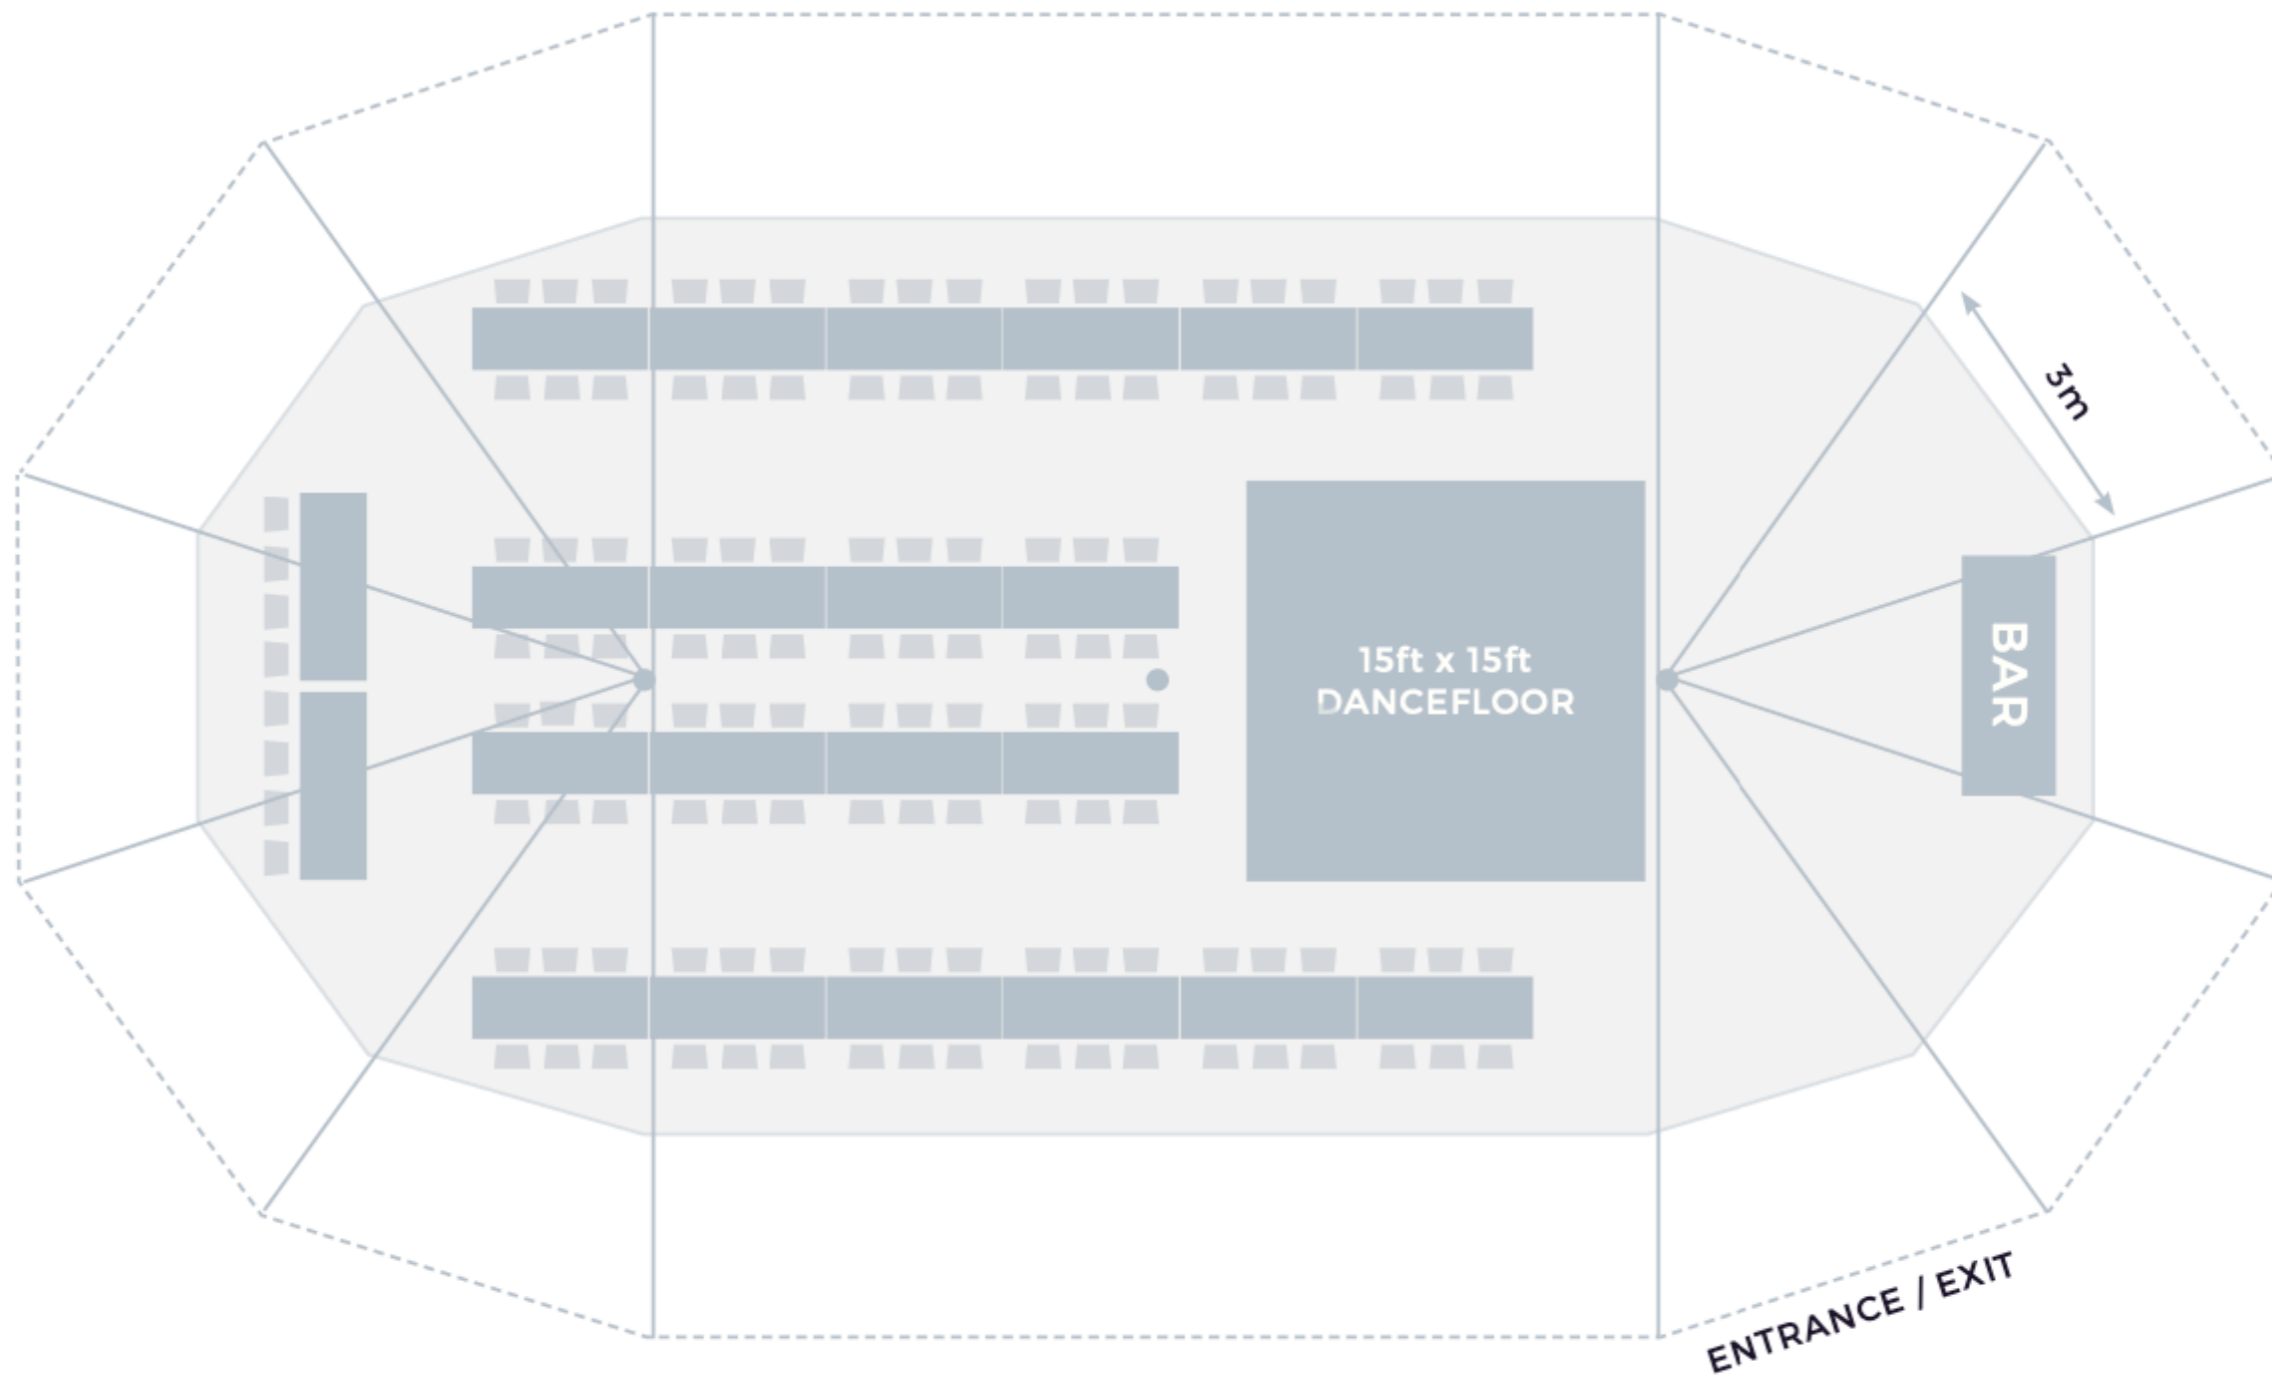

GUY ROPE PERIMETER

10m Circle

£1600+VAT

14m x 14m total footprint, max. 60 guests

Example Layout Shown

10m x 15m

£2200+VAT

14m x 19m total footprint, max. 80 guests

Example Layout Shown

GUY ROPE PERIMETER

10m x 21m

£2800+VAT

14m x 23m total footprint, max. 120 guests

Example Layout Shown

14m x 19m

£3000+VAT

18m x 23m total footprint, max. 160 guests

Example Layout Shown

GUY ROPE PERIMETER

14m x 26m

£3500+VAT

18m x 30m total footprint, max. 220 guests

Example Layout Shown

Haventide ['heɪ.vən/taɪd]