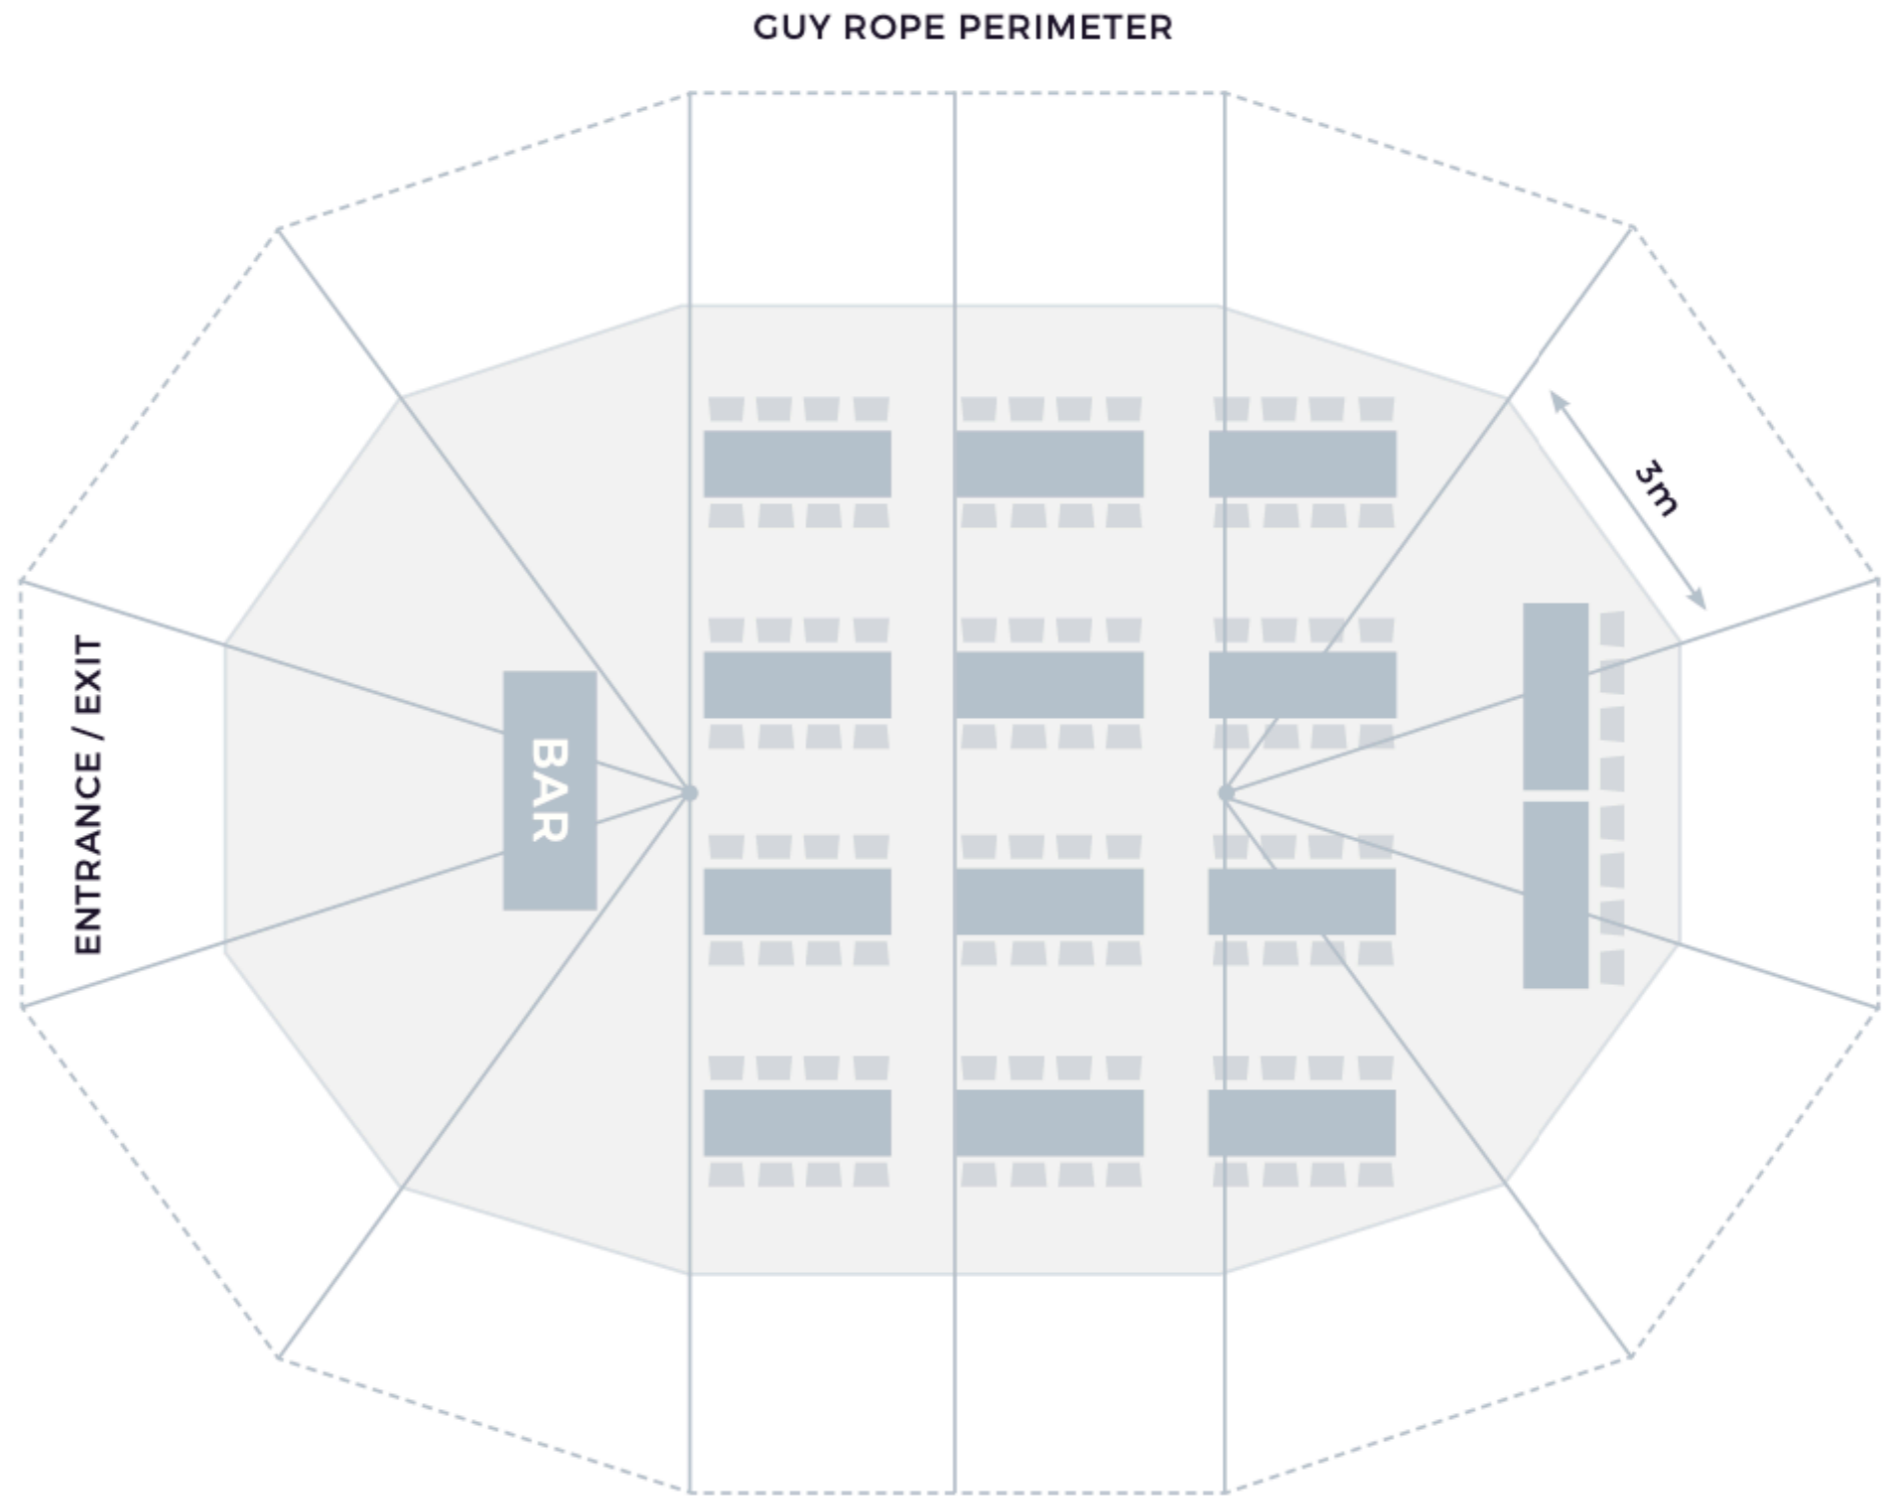

GUY ROPE PERIMETER

10m Circle

£1600+VAT

14m x 14m total footprint, max. 60 guests

Example Layout Shown

10m x 15m

£2200+VAT

14m x 19m total footprint, max. 80 guests

Example Layout Shown

GUY ROPE PERIMETER

10m x 21m

£2800+VAT

14m x 23m total footprint, max. 120 guests

Example Layout Shown

14m x 19m

£3000+VAT

18m x 23m total footprint, max. 160 guests

Example Layout Shown

GUY ROPE PERIMETER

14m x 26m

£3500+VAT

18m x 30m total footprint, max. 220 guests

Example Layout Shown

Haventide ['heɪ.vən/taɪd]