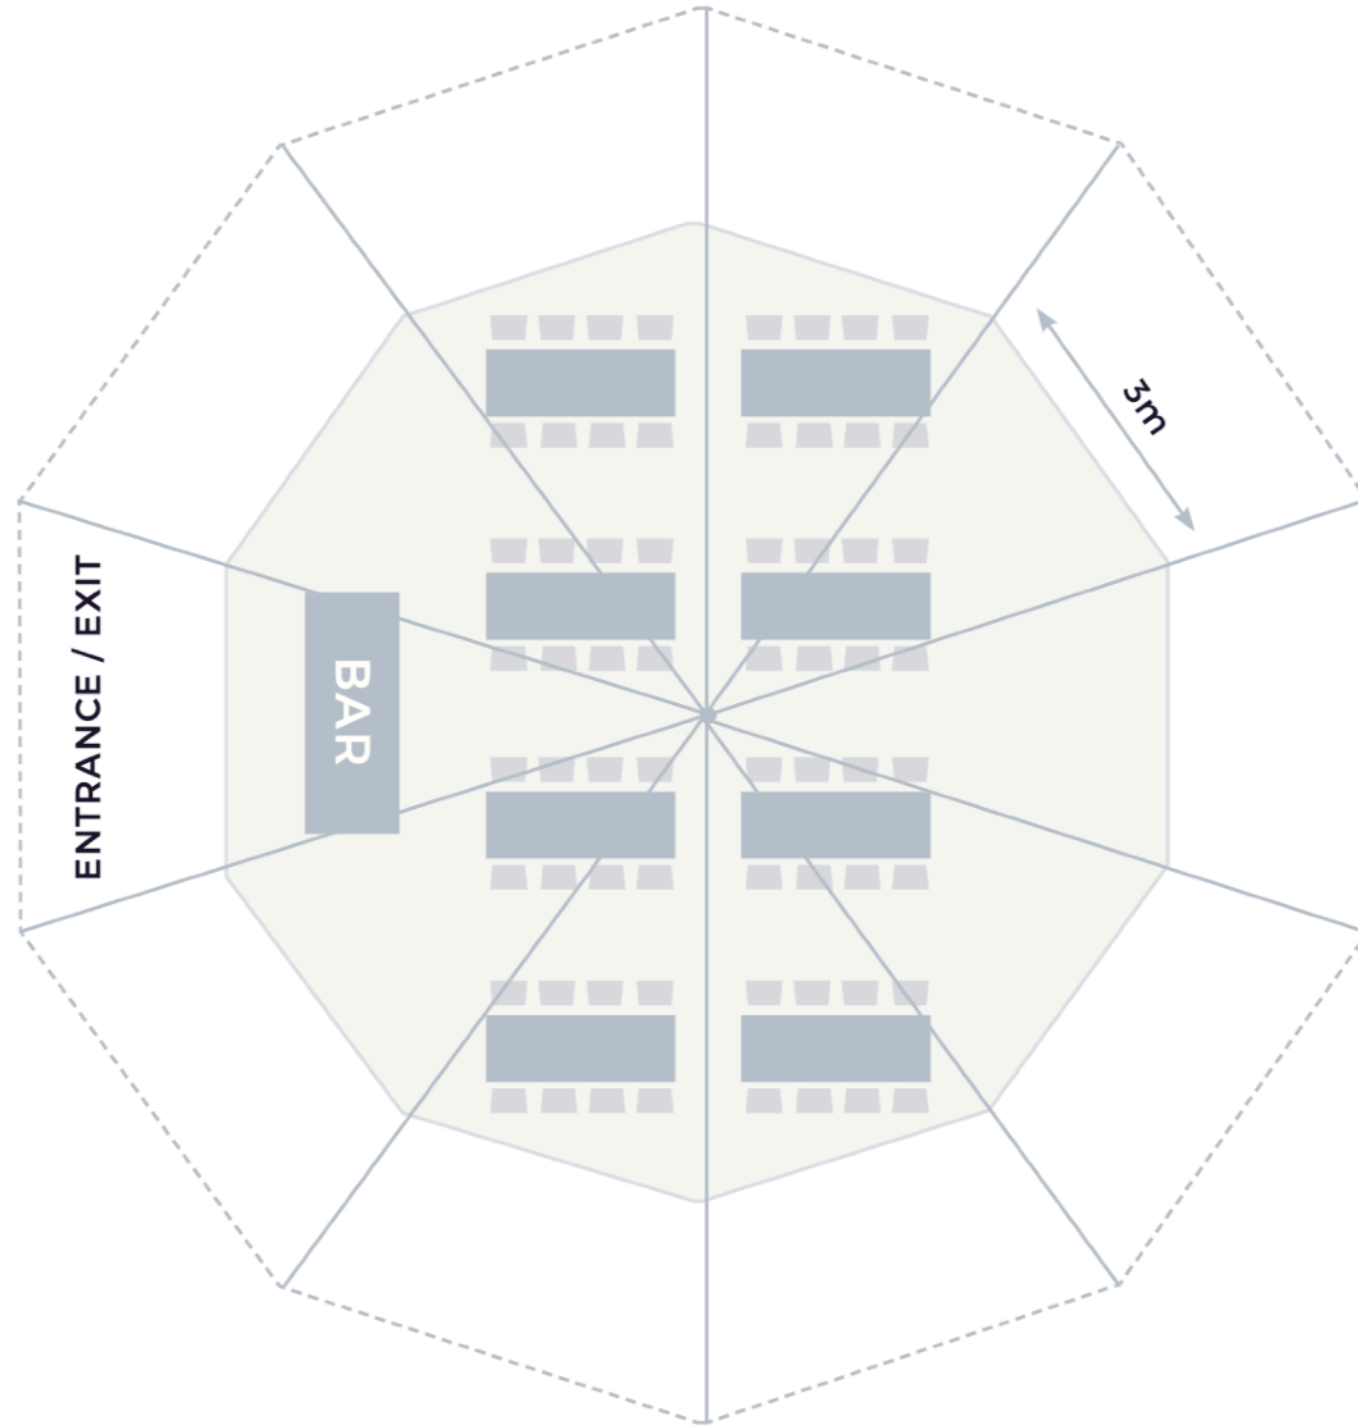

Extras

4m Wooden Circle Bar	£500
3m Wooden Straight Bar	£300
Staging (2mx1m Sections)	£40/section
Portable Speaker & Microphone Package (for speeches!)	£120
1m Circle Steel Fire Pit	£80
5m Triangle Shade Sail	£50
3m Triangle Shade Sail	£30

GUY ROPE PERIMETER

10m Circle

£1600+VAT

14m x 14m total footprint, max. 60 guests

Example Layout Shown

10m x 15m

£2200+VAT

14m x 19m total footprint, max. 80 guests

Example Layout Shown

GUY ROPE PERIMETER

10m x 21m

£2800+VAT

14m x 23m total footprint, max. 120 guests

Example Layout Shown

14m x 19m

£3000+VAT

18m x 23m total footprint, max. 160 guests

Example Layout Shown

GUY ROPE PERIMETER

14m x 26m

£3500+VAT

18m x 30m total footprint, max. 220 guests

Example Layout Shown

Haventide ['heɪ.vən/taɪd]